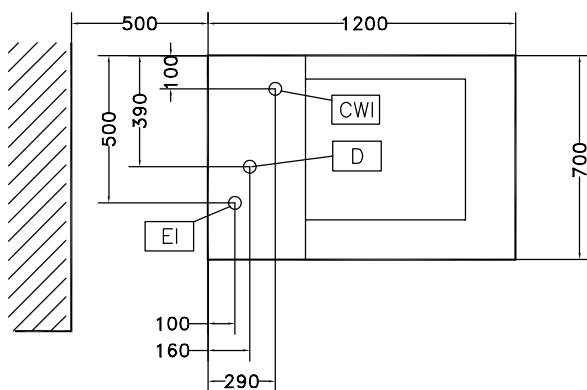

# Vegetable Washer Vegetable Washer with Tank 8-30kg

Front

Side

- CWI** = Cold Water inlet 1 (cleaning)
- D** = Drain
- EI** = Electrical inlet (power)

Top

Electric

**Total Watts:**  
**660031 (LV200)** 1.1 kW

Key Information:

**Usable well capacity:** 200 lt

**Load per cycle - light vegetables:** 8 kg

**Load per cycle - heavy vegetables:** 30 kg

**External dimensions, Width:** 1200 mm

**External dimensions, Depth:** 700 mm