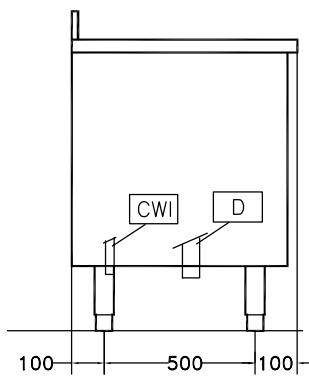

### Construction

- 304 AISI stainless steel construction throughout.
- Wells to have a capacity of 8 kg of light vegetables or 30 kg of heavy vegetables per cycle.

APPROVAL: \_\_\_\_\_

# Vegetable Washer Vegetable Washer with Tank 8-30kg

Front

Side

- CWI** = Cold Water inlet 1 (cleaning)
- D** = Drain
- EI** = Electrical inlet (power)

Top

Electric

**Total Watts:**  
**660031 (LV200)** 1.1 kW

Key Information:

**Usable well capacity:** 200 lt

**Load per cycle - light vegetables:** 8 kg

**Load per cycle - heavy vegetables:** 30 kg

**External dimensions, Width:** 1200 mm

**External dimensions, Depth:** 700 mm

**External dimensions, Height:** 850 mm

**Shipping weight:** 133 kg

Vegetable Washer  
Vegetable Washer with Tank 8-30kg

The company reserves the right to make modifications to the products without prior notice. All information correct at time of printing.