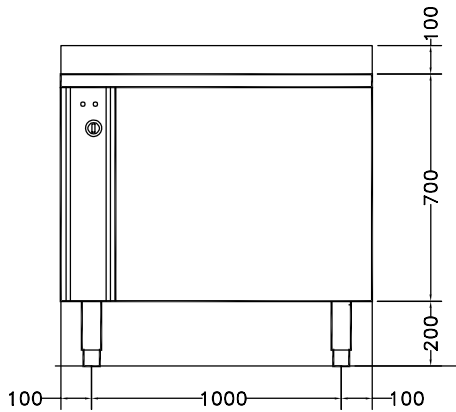

### Construction

- 304 AISI stainless steel construction throughout.
- Wells to have a capacity of 8 kg of light vegetables or 30 kg of heavy vegetables per cycle.

APPROVAL: \_\_\_\_\_

# Vegetable Washer Vegetable Washer with Tank 8-30kg

Front

Side

- CWI** = Cold Water inlet 1 (cleaning)
- D** = Drain
- EI** = Electrical inlet (power)

Top

Electric

**Total Watts:**  
**660031 (LV200)** 1.1 kW

Key Information:

**Usable well capacity:** 200 lt

**Load per cycle - light vegetables:** 8 kg

**Load per cycle - heavy vegetables:** 30 kg

**External dimensions, Width:** 1200 mm

**External dimensions, Depth:** 700 mm

**External dimensions, Height:** 850 mm

**Shipping weight:** 133 kg

Vegetable Washer  
Vegetable Washer with Tank 8-30kg

The company reserves the right to make modifications to the products without prior notice. All information correct at time of printing.